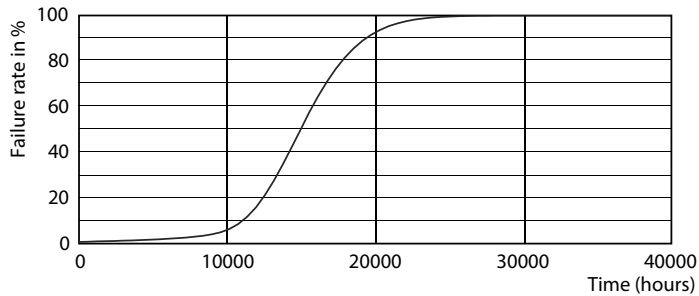

Lifetime

LEDbulb 60W E14 827 FR B38