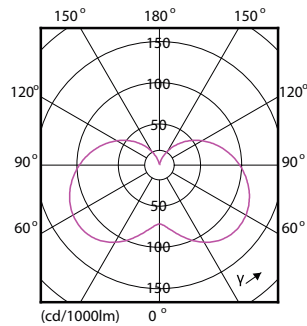

Product data

| General Information | |
|---------------------------------------|---------------------|
| Cap-Base | E14 [E14] |
| EU RoHS compliant | Yes |
| Nominal Lifetime (Nom) | 15000 h |
| Switching Cycle | 50000X |
| Technical Type | 7-60W |
| Light Technical | |
| Color Code | 827 [CCT of 2700K] |
| Luminous Flux (Nom) | 806 lm |
| Color Designation | Warm White (WW) |
| Correlated Color Temperature (Nom) | 2700 K |
| Luminous Efficacy (rated) (Nom) | 115.00 lm/W |
| Color Consistency | <6 |
| Color Rendering Index (Nom) | 80 |
| LLMF At End Of Nominal Lifetime (Nom) | 70 % |

Product Data

| | |
|-------------------|-----------------|
| Full product code | 871869670299400 |
|-------------------|-----------------|

| | |
|---------------------------------|---|
| Order product name | CorePro LEDcandle ND 7-60W E14 827 B38 FR |
| EAN/UPC - Product | 8718696702994 |
| Order code | 929001325102 |
| Numerator - Quantity Per Pack | 1 |
| Numerator - Packs per outer box | 10 |
| Material Nr. (12NC) | 929001325102 |
| Net Weight (Piece) | 0.063 kg |

Dimensional drawing

| Product | D | C |
|---|-------|--------|
| CorePro LEDcandle ND 7-60W E14 827 B38 FR | 38 mm | 114 mm |

Candle 230V 8-60W 806lm 2700K E14 ND FR

Photometric data

LEDbulb 60W E14 827 FR B38