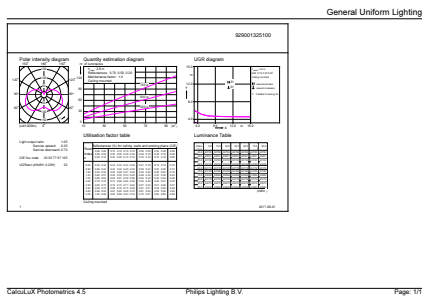

Product Data

| | |
|-------------------|-----------------|
| Full product code | 871869670299400 |
|-------------------|-----------------|

| | |
|---------------------------------|---|
| Order product name | CorePro LEDcandle ND 7-60W E14 827 B38 FR |
| EAN/UPC - Product | 8718696702994 |
| Order code | 929001325102 |
| Numerator - Quantity Per Pack | 1 |
| Numerator - Packs per outer box | 10 |
| Material Nr. (12NC) | 929001325102 |
| Net Weight (Piece) | 0.063 kg |

Dimensional drawing

| Product | D | C |
|---|-------|--------|
| CorePro LEDcandle ND 7-60W E14 827 B38 FR | 38 mm | 114 mm |

Candle 230V 8-60W 806lm 2700K E14 ND FR

Photometric data

LEDbulb 60W E14 827 FR B38