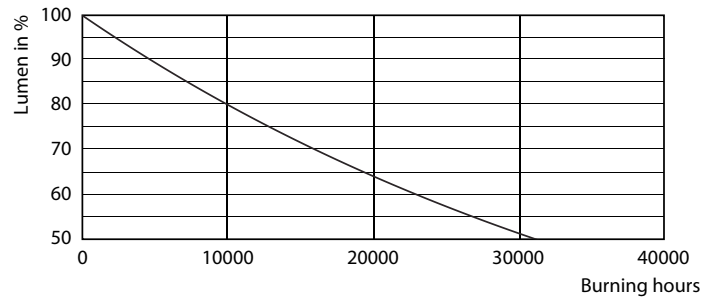

Product data

| General Information | |
|---------------------------------------|---------------------|
| Cap-Base | E14 [E14] |
| EU RoHS compliant | Yes |
| Nominal Lifetime (Nom) | 15000 h |
| Switching Cycle | 50000X |
| Technical Type | 7-60W |
| Light Technical | |
| Color Code | 827 [CCT of 2700K] |
| Luminous Flux (Nom) | 806 lm |
| Color Designation | Warm White (WW) |
| Correlated Color Temperature (Nom) | 2700 K |
| Luminous Efficacy (rated) (Nom) | 115.00 lm/W |
| Color Consistency | <6 |
| Color Rendering Index (Nom) | 80 |
| LLMF At End Of Nominal Lifetime (Nom) | 70 % |

Dimensional drawing

| Product | D | C |
|---|-------|--------|
| CorePro LEDcandle ND 7-60W E14 827 B38 FR | 38 mm | 114 mm |

Candle 230V 8-60W 806lm 2700K E14 ND FR

Photometric data

LEDbulb 60W E14 827 FR B38

LEDbulb 60W E14 827 FR B38

CorePro LED candles and lusters

Photometric data

LEDbulb 60W E14 827 FR B38

Lifetime

LEDbulb 60W E14 827 FR B38

LEDbulb 60W E14 827 FR B38