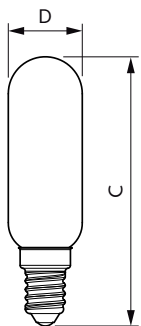

Product data

General Information	
Cap-Base	E14 [E14]
EU RoHS compliant	Yes
Nominal Lifetime (Nom)	15000 h
Switching Cycle	20000X
Technical Type	2.1-25W
Flux measurement reference	Sphere
Light Technical	
Color Code	827 [CCT of 2700K]
Luminous Flux (Nom)	250 lm
Color Designation	Warm White (WW)
Correlated Color Temperature (Nom)	2700 K
Luminous Efficacy (rated) (Nom)	119.00 lm/W
Color Consistency	<6
Color Rendering Index (Nom)	80
LLMF At End Of Nominal Lifetime (Nom)	70 %
Operating and Electrical	
Input Frequency	50 to 60 Hz

Power (Nom)	2.1 W
Lamp Current (Nom)	25 mA
Wattage Equivalent	25 W
Starting Time (Nom)	0.5 s
Warm Up Time to 60% Light (Nom)	0.5 s
Power Factor (Nom)	0.41
Voltage (Nom)	220-240 V
Temperature	
T-Case Maximum (Nom)	38 °C
Controls and Dimming	
Dimmable	No
Mechanical and Housing	
Bulb Finish	Clear
Bulb Shape	T25 [T 25mm]
Approval and Application	
Energy Efficiency Class	E

Order code	929001949055
Numerator - Quantity Per Pack	1
Numerator - Packs per outer box	12
Material Nr. (12NC)	929001949055
Net Weight (Piece)	0.012 kg

Dimensional drawing

LED classic 25W T25L E14 CL ND RF 1PF/12