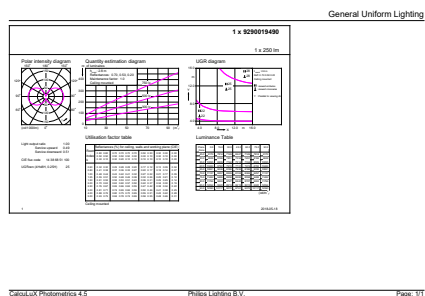

Classic filament LED candles and lusters

Energy Consumption kWh/1000 h	3 kWh
EPREL Registration Number	374879
Product Data	
Full product code	871869978333400
Order product name	LED classic 25W T25L E14 CL ND RF 1PF/12
EAN/UPC - Product	8718699783334

Order code	929001949055
Numerator - Quantity Per Pack	1
Numerator - Packs per outer box	12
Material Nr. (12NC)	929001949055
Net Weight (Piece)	0.012 kg

Dimensional drawing

Product	D	C
LED classic 25W T25L E14 CL ND RF 1PF/12	25 mm	90 mm

Photometric data

Bulb T25 230V 3-25W 250lm2700K E14 ND CL