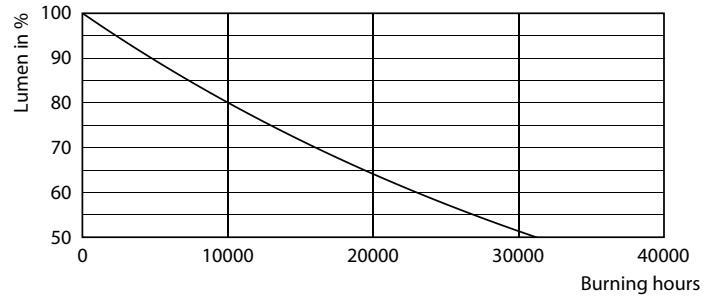

Bulb A67 100W 1521lm 2700K E27 NDFrosted