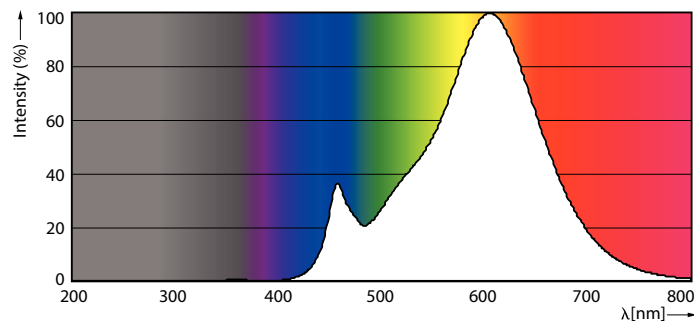

Bulb T25 230V 3-25W 250lm2700K E14 ND CL