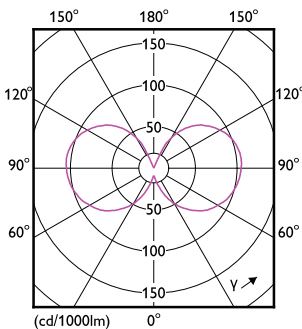

Photometric data

Bulb A60 2 2-25W 250lm2700K E27 ND Frost